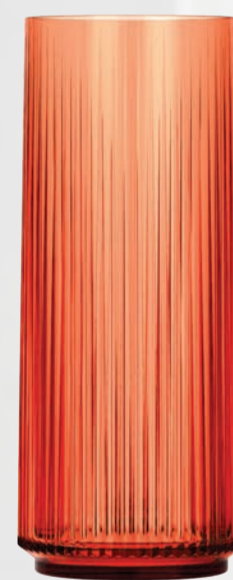

Ø 72 mm. | H : 90 mm.

Clear  
**250.-/ pc**

Color  
**270.-/ pc**

**Hi Ball 420 ml.** ○ ● ●

Ø 64 mm. | H : 160 mm.

Clear  
**270.-/ pc**

Color  
**290.-/ pc**

Reflect every touch – Firm handle with ripples aspect.  
Reflect elegance all around – Total texture design.  
Reflect your style – Customize to your favorite colors.