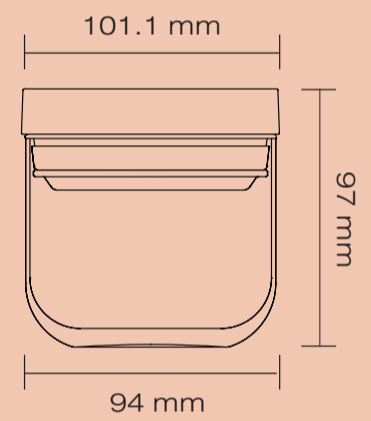

JUNI COLLECTION

ONE TOUCH
THAT'S ALL IT TAKES

● ● ● ●
JUNI
300ml.
250.-/piece

● ● ● ●
JUNI
600ml.
300.-/piece

top view
300 / 600 ml.
Across corner
(AC) : 103.1 mm

POSH®
Premium Line of Ocean

BENEFITS

easy one touch use / convenient to carry / stackable for space saving / preserve freshness